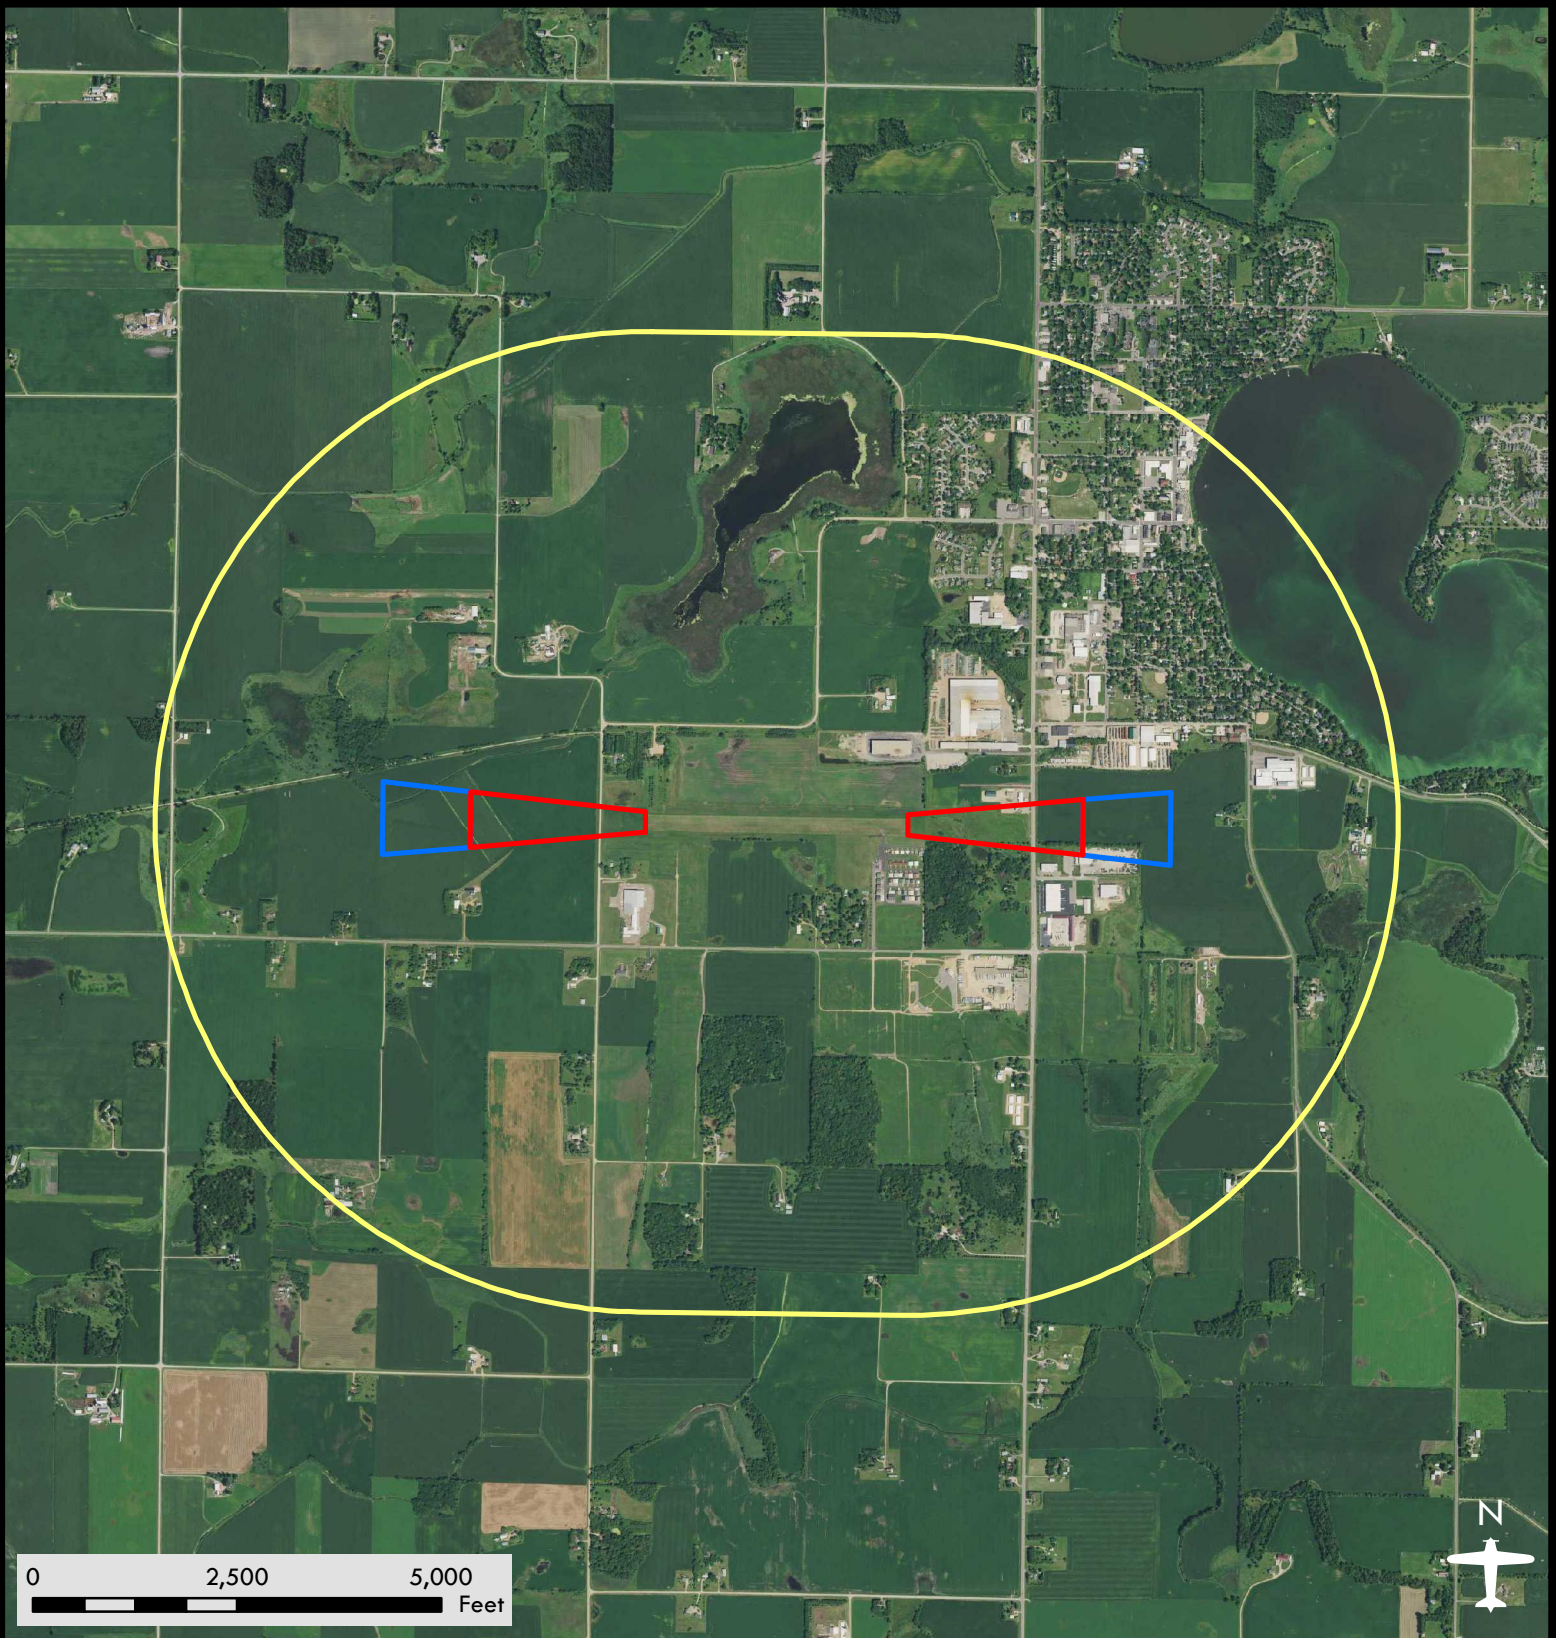

Winsted Municipal Airport

Airport Safety Zones

Date: 08/08/2018

Legend

-  Zone A
-  Zone B
-  Zone C

DISCLAIMER: This is not an official zoning map. To view the official map and ordinance for this airport, please visit the Airport Zoning Information Warehouse at <https://www.dot.state.mn.us/aero/planning/zoning-warehouse.html>. The State of Minnesota makes no representations or warranties expressed or implied, with respect to the reuse of the data provided herewith regardless of its format or the means of its transmission. There is no guarantee or representation to the user as to the accuracy, currency, suitability, or reliability of this data for any purpose. The user accepts the data "as is." The State of Minnesota assumes no responsibility for loss or damage incurred as a result of any user's reliance on this data. All maps and other material provided herein are protected by copyright. Permission is granted to copy and use the materials herein.